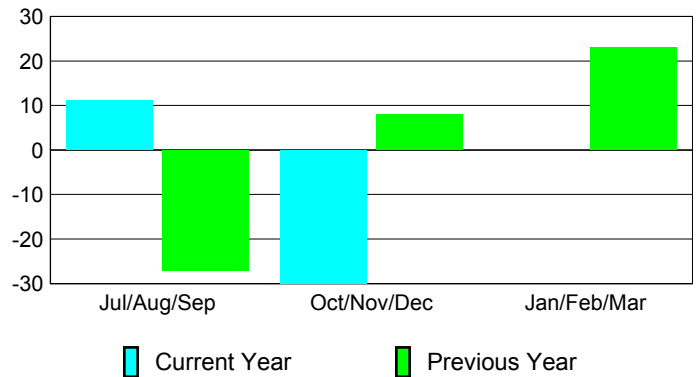

**Membership Results
2012-2013**

**Membership
2011-2012**

Month	Net Memb Goal	Actual New Memb	Actual Dropped Memb	Gain/Loss of Memb	Gain/Loss of Memb
Jul/Aug/Sep		72	-61	11	-27
Oct/Nov/Dec		24	-54	-30	8
Jan/Feb/Mar					23
Totals		96	-115	-19	4

Membership Results 2012-2013

Goal, New, Dropped, Gain/Loss

Comparison of Membership Gain/Loss

Current Year Compared to the Previous Year

Gender Comparison 2012-2013

Jan/Feb/Mar

Male

Female