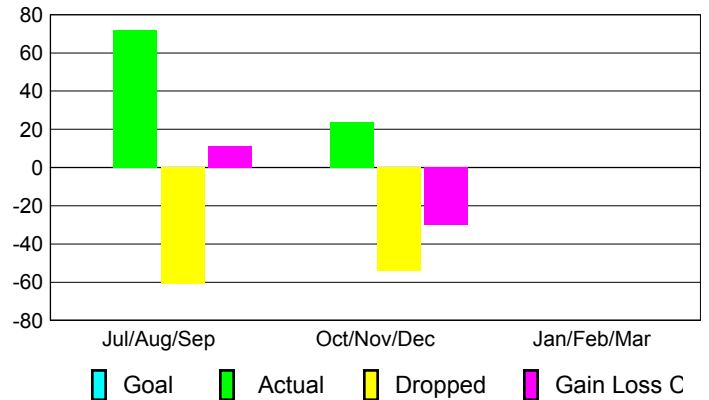

Membership Results 2012-2013

Goal, New, Dropped, Gain/Loss

Comparison of Membership Gain/Loss

Current Year Compared to the Previous Year